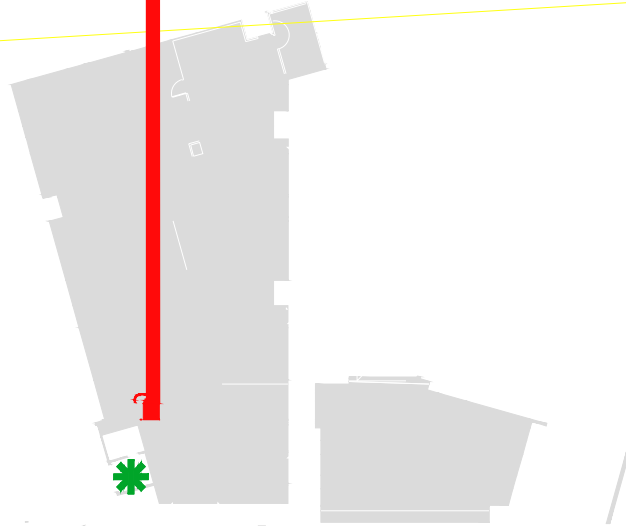

DUCKERING BUILDING, FS306

CALL 911, REPORT YOUR LOCATION, PROCEED TO THE NEAREST EXIT OR EXIT STAIRWELL AND AWAIT ASSISTANCE.

EVACUATION SITE

SYMBOL LEGEND

EMERGENCY EGRESS PATH

ELEVATOR

FIRST AID

FIRE EXTINGUISHER

EMERGENCY ASSEMBLY AREA

ALARM PULL STATION

YOU ARE HERE